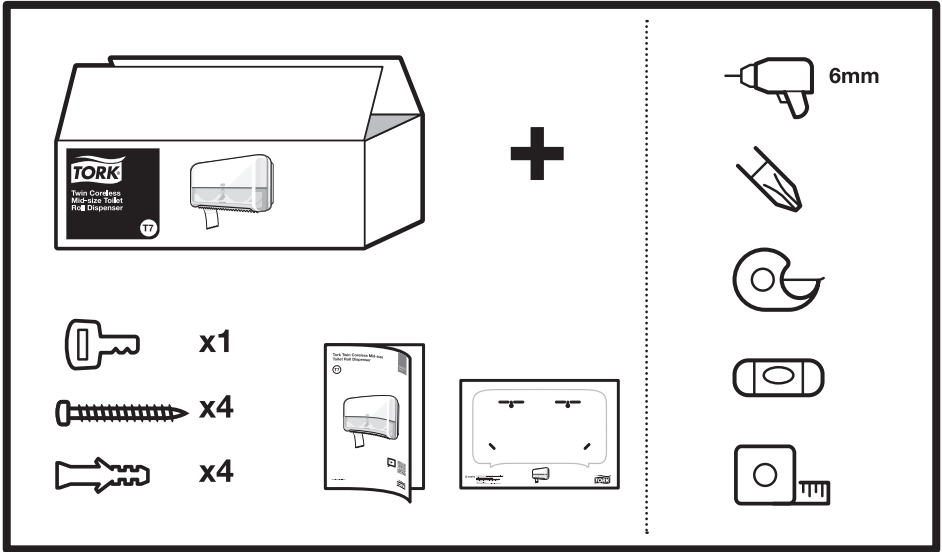

Tork Twin Coreless Mid-size Toilet Roll Dispenser

Elevation
Design

T7

Tork Twin Coreless Mid-size Toilet Roll Dispenser

Tork Twin Coreless Mid-size Toilet Roll Dispenser

4

5

6