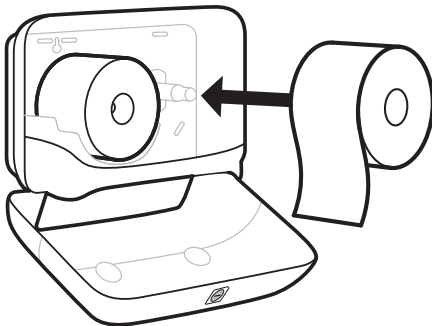

Tork Twin Coreless Mid-size Toilet Roll Dispenser

4

5

6

7

8

9