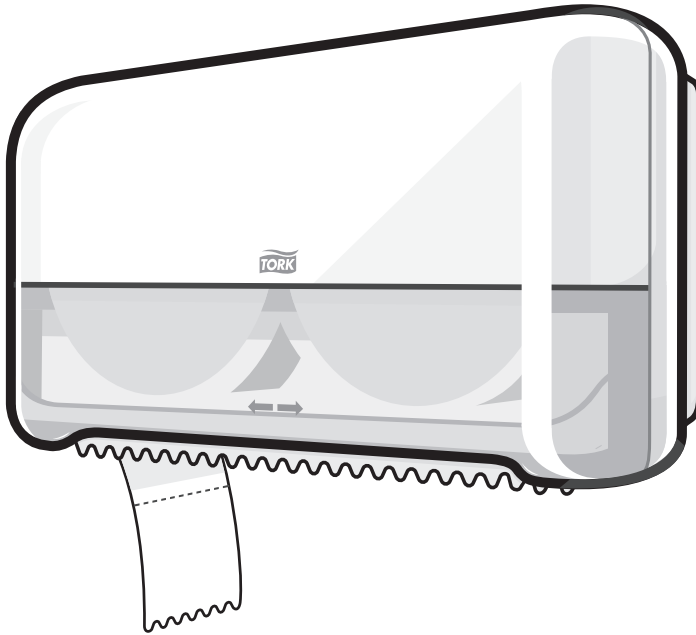

Tork Twin Coreless Mid-size Toilet Roll Dispenser

Elevation
Design

T7

Tork Twin Coreless Mid-size Toilet Roll Dispenser

Tork Twin Coreless Mid-size Toilet Roll Dispenser

4

5

6